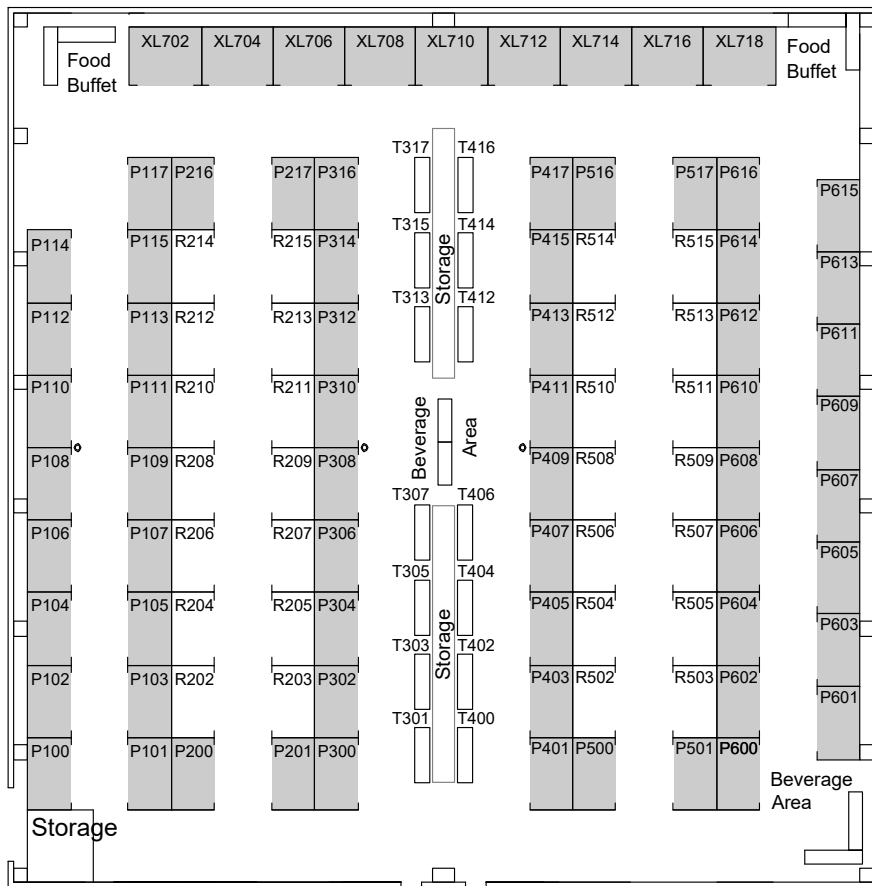

# 2022 TRADE SHOW FLOOR PLAN

## EXHIBITOR BOOTHS

\$995	\$1,095
<b>R(REGULAR)</b> • 6' x 10' Area	<b>P(PREMIUM)</b> • 6' x 10' Area • Food, Ends & Entrances
<b>T(TABLE TOP)</b> • 24" x 96" Table or Small Stand-Alone Displays Only • Center Aisle	<b>XL(EXTRA LARGE)</b> • 8' x 10' Area • Food and Back Wall
<b>ALL BOOTHS</b> • Full Size Table & Chair • Signage • Pipe and Drape • Website Hot Link • Free Electrical & Wi-Fi • Program Listing • 1 Complimentary Conference Registration	<b>EXTRA</b> • Additional Booth Personnel (Meals Only)

## OUTDOOR EQUIPMENT DISPLAY

A limited number of spaces featuring equipment are available in the parking area between the Conference Center and Main Hotel. Attendees frequently walk between the two buildings and mingle in the area during breaks. A tent is provided with tables and chairs for refreshments during breaks.