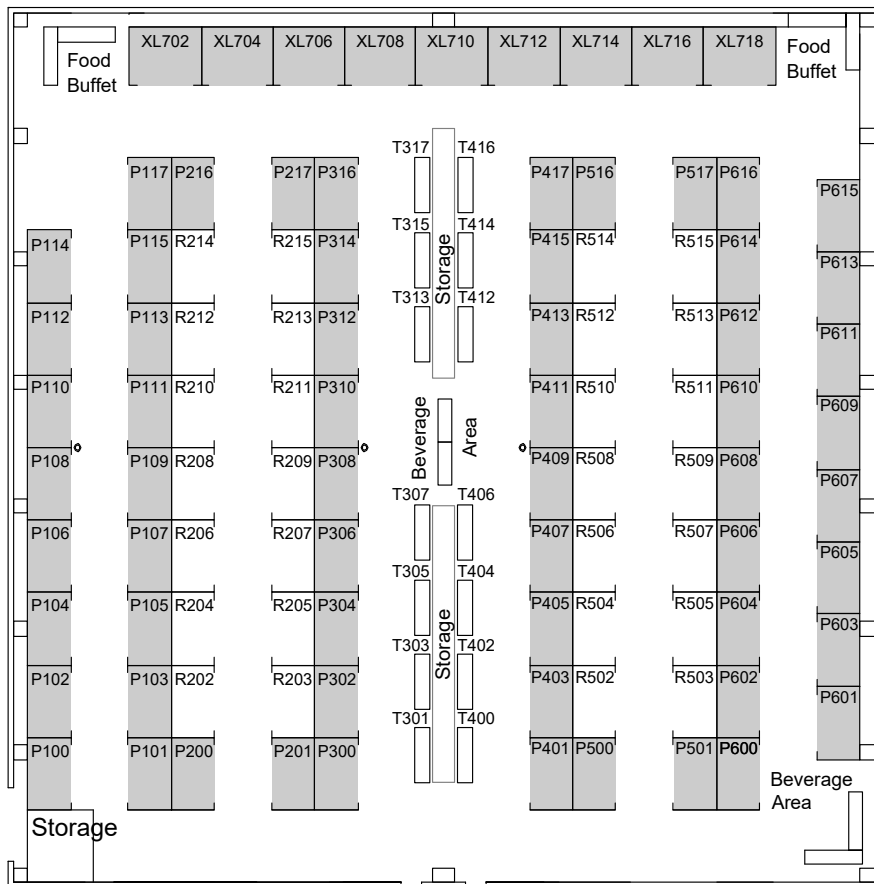

2021 TRADE SHOW FLOOR PLAN

2021 SIGN UP EARLY

- Best Location Selection
- Program Recognition
- Website Link
- Attendee List

Check out nyfederation.org for booth availability and sign up

“ The place to meet New York’s Who’s Who in Solid Waste and Recycling! ”

EXHIBITOR BOOTHS

\$995	\$1,095
R(REGULAR) • 6' x 10' Area	P(PREMIUM) • 6' x 10' Area • Food, Ends & Entrances
T(TABLE TOP) • 24" x 96" Table or Small Stand-Alone Displays Only • Center Aisle	XL(EXTRA LARGE) • 8' x 10' Area • Food and Back Wall
ALL BOOTHS • Full Size Table & Chair • Signage • Pipe and Drape • Website Hot Link • Free Electrical & Wi-Fi • Program Listing • 1 Complimentary Conference Registration	EXTRA • Additional Booth Personnel (Meals Only)

OUTDOOR EQUIPMENT DISPLAY

A limited number of spaces featuring equipment are available in the parking area between the Conference Center and Main Hotel. Attendees frequently walk between the two buildings and mingle in the area during breaks. A tent is provided with tables and chairs for refreshments during breaks.